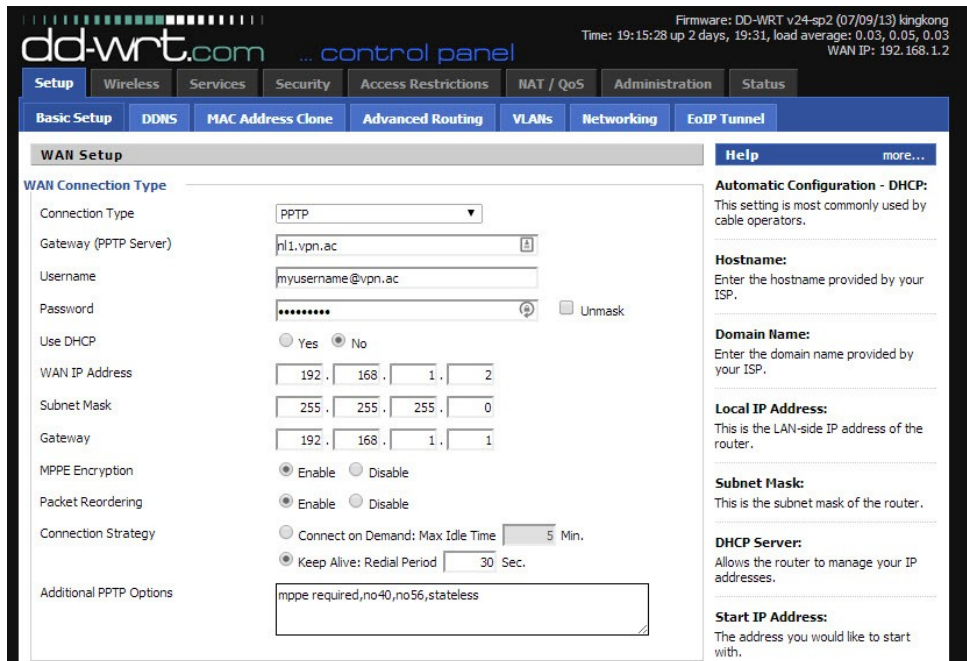

# DD-WRT

[DD-WRT](#) is a Linux based alternative OpenSource firmware suitable for a great variety of WLAN routers and embedded systems. The main emphasis lies on providing the easiest possible handling while at the same time supporting a great number of functionalities within the framework of the respective hardware platform used.